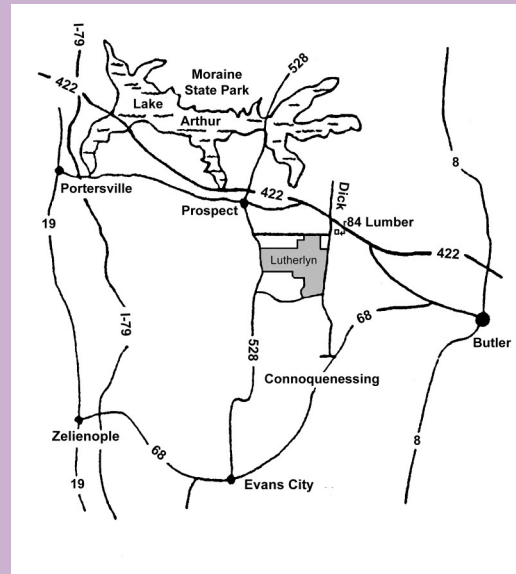

## How to Find Us

Lutherlyn is located in Prospect, PA, seven miles west of Butler and approximately forty miles north of Pittsburgh. The main camp entrance is on DICK ROAD, 1.5 miles south of Highway 422.